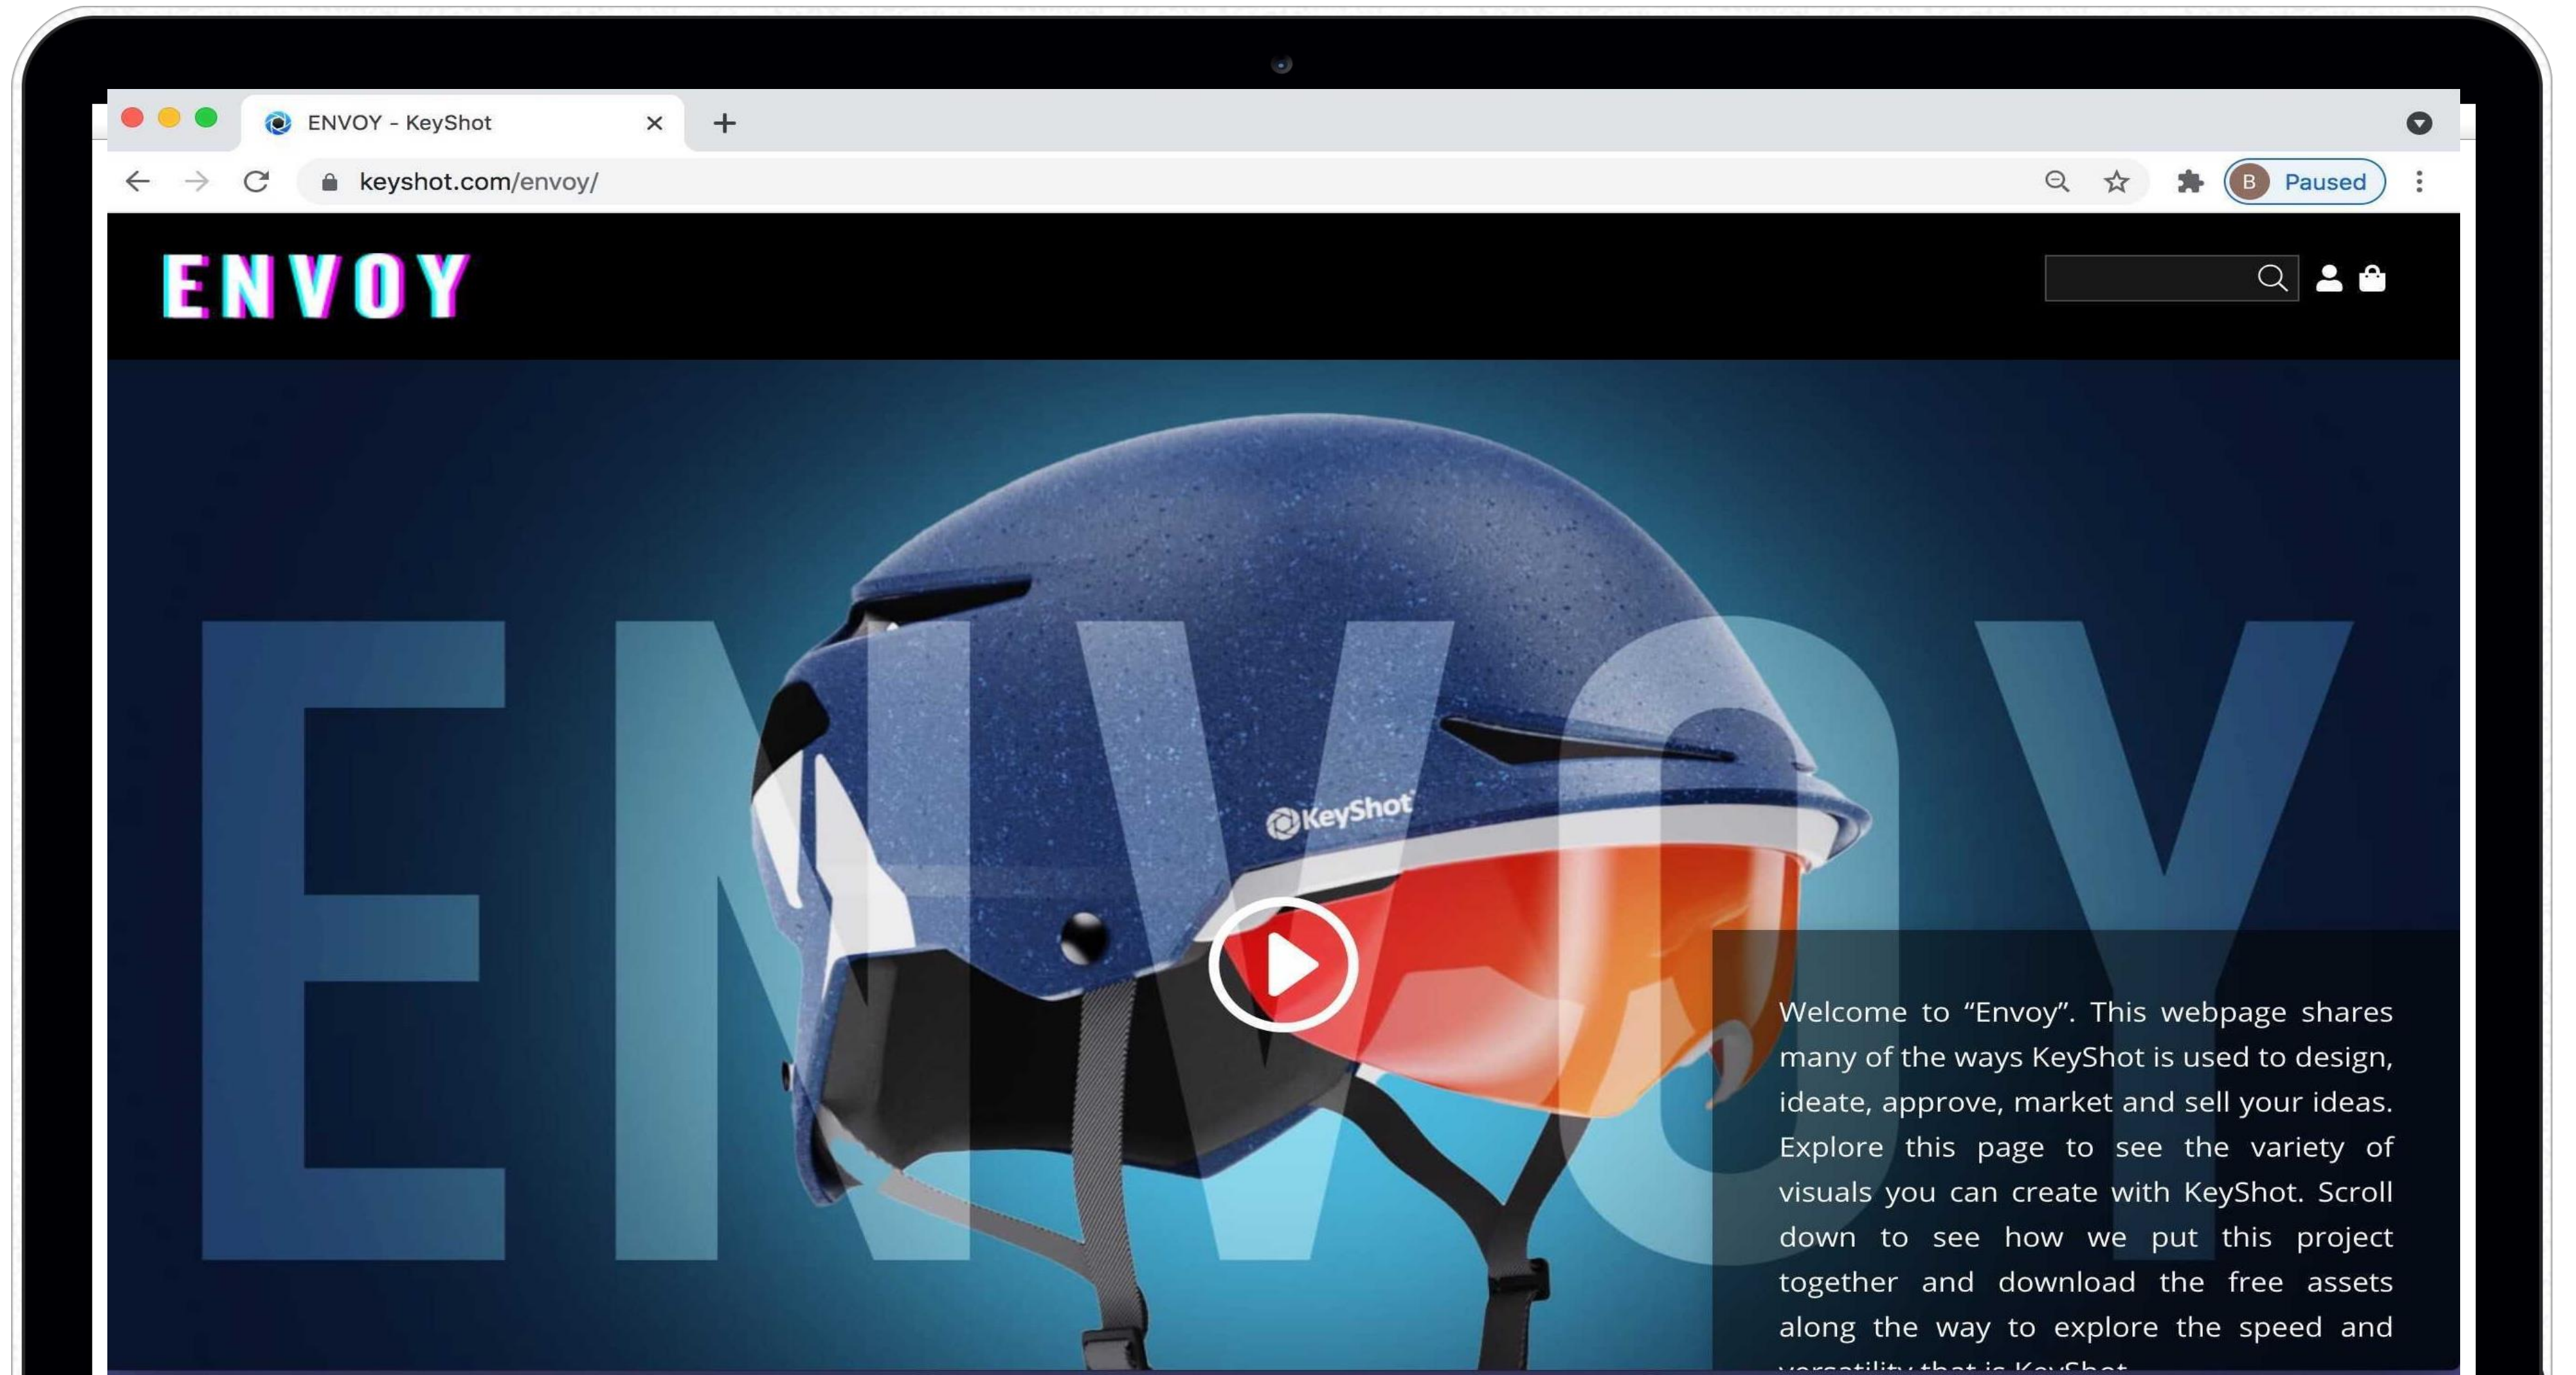

keyshot.com/envoy