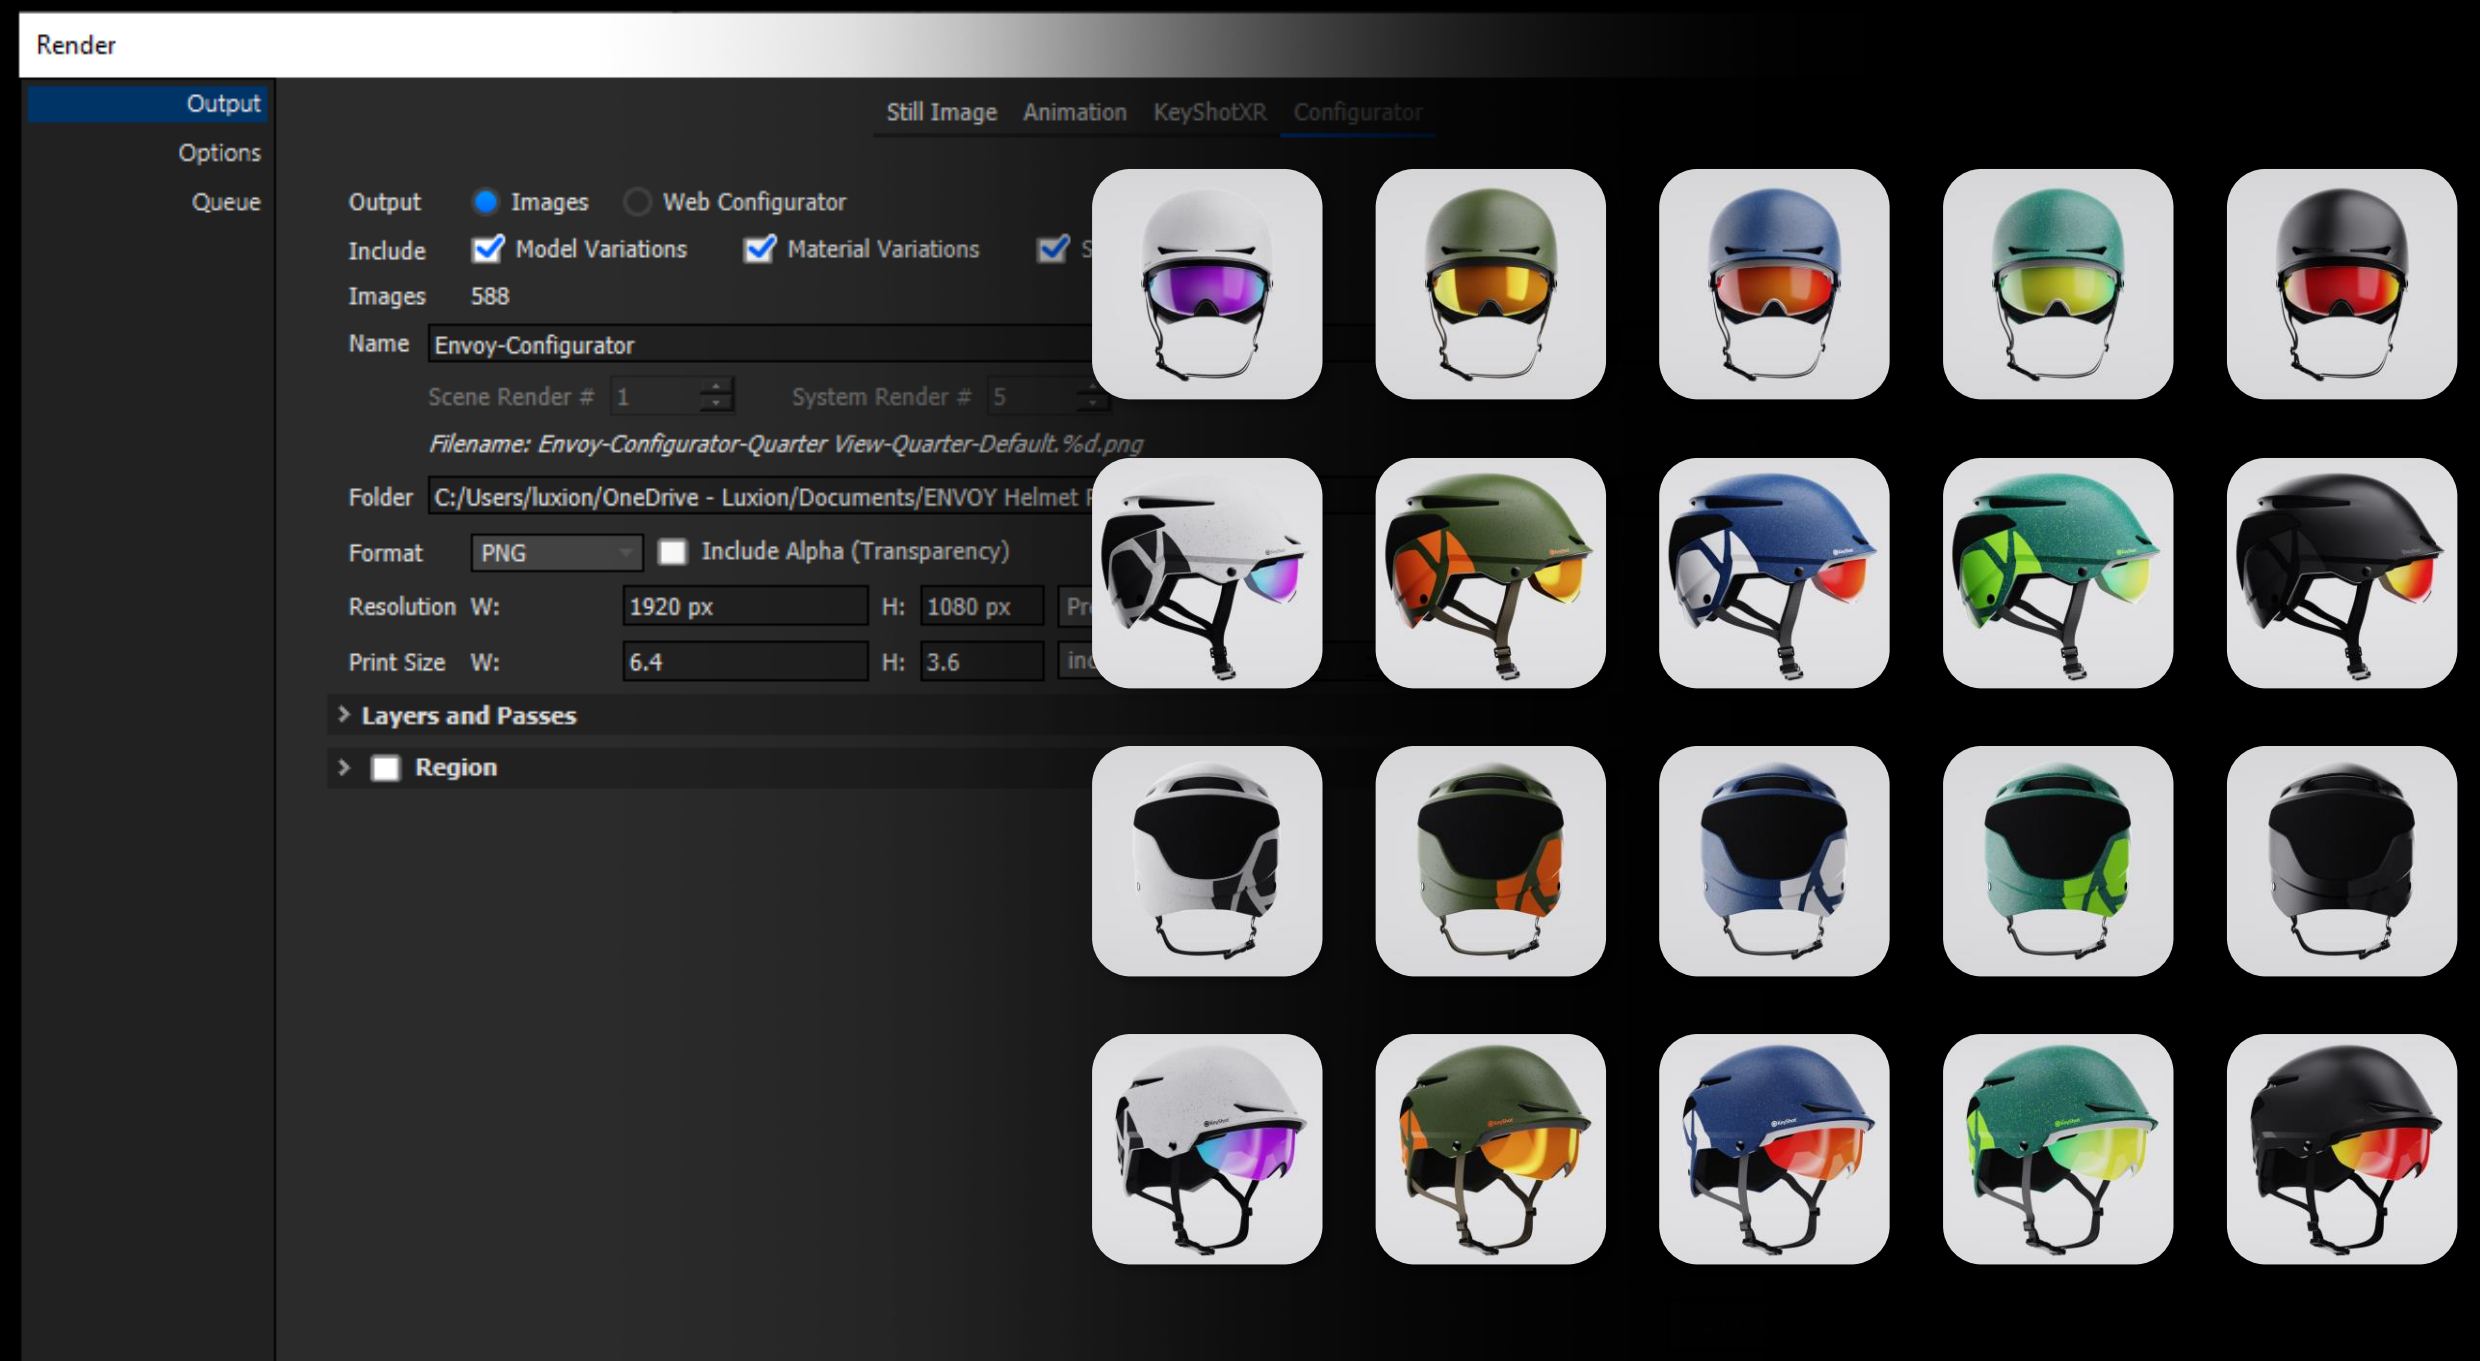

Fast and Easy to Use

- As simple as drag and drop.
- Create animations with just a few clicks.
- Output large batches of renderings with hardly any effort.