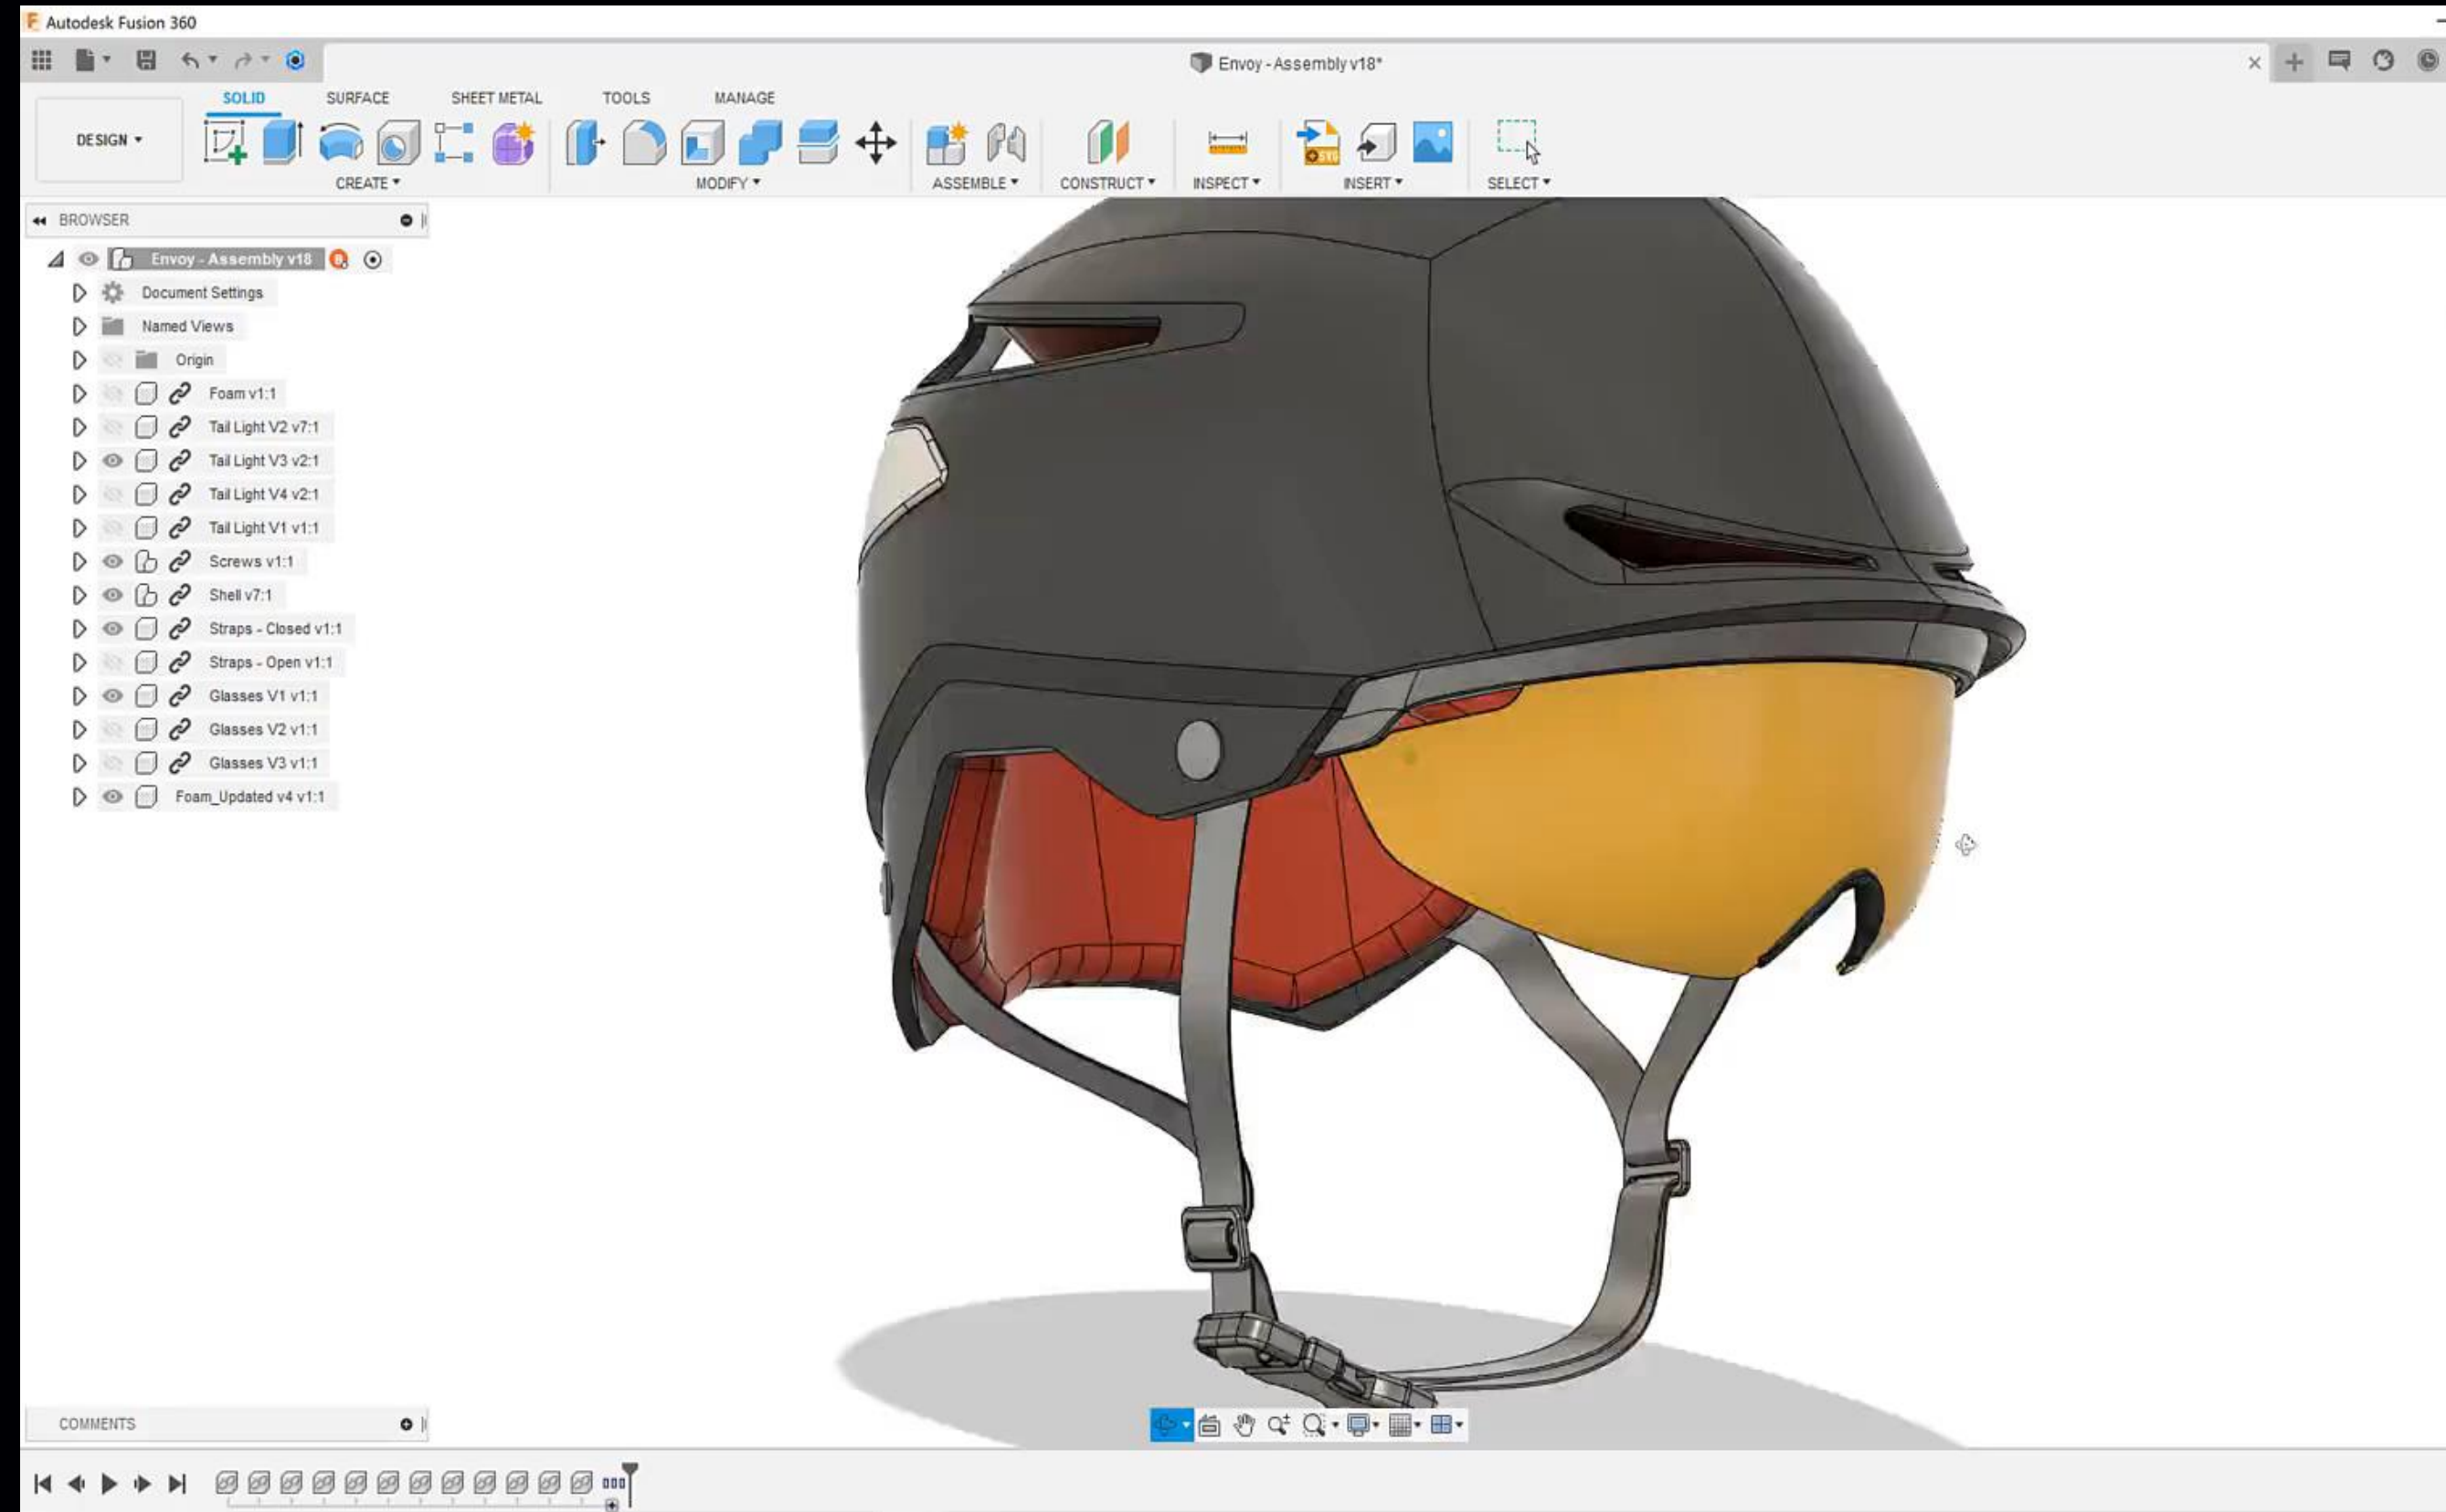

Ideation Tools

Your models, in KeyShot, even faster.

LiveLinking connects your modeling application to KeyShot.

Less time loading, more time creating.

1

Update your designs with the click of a button.

2

Faster data transfer, tighter integration.