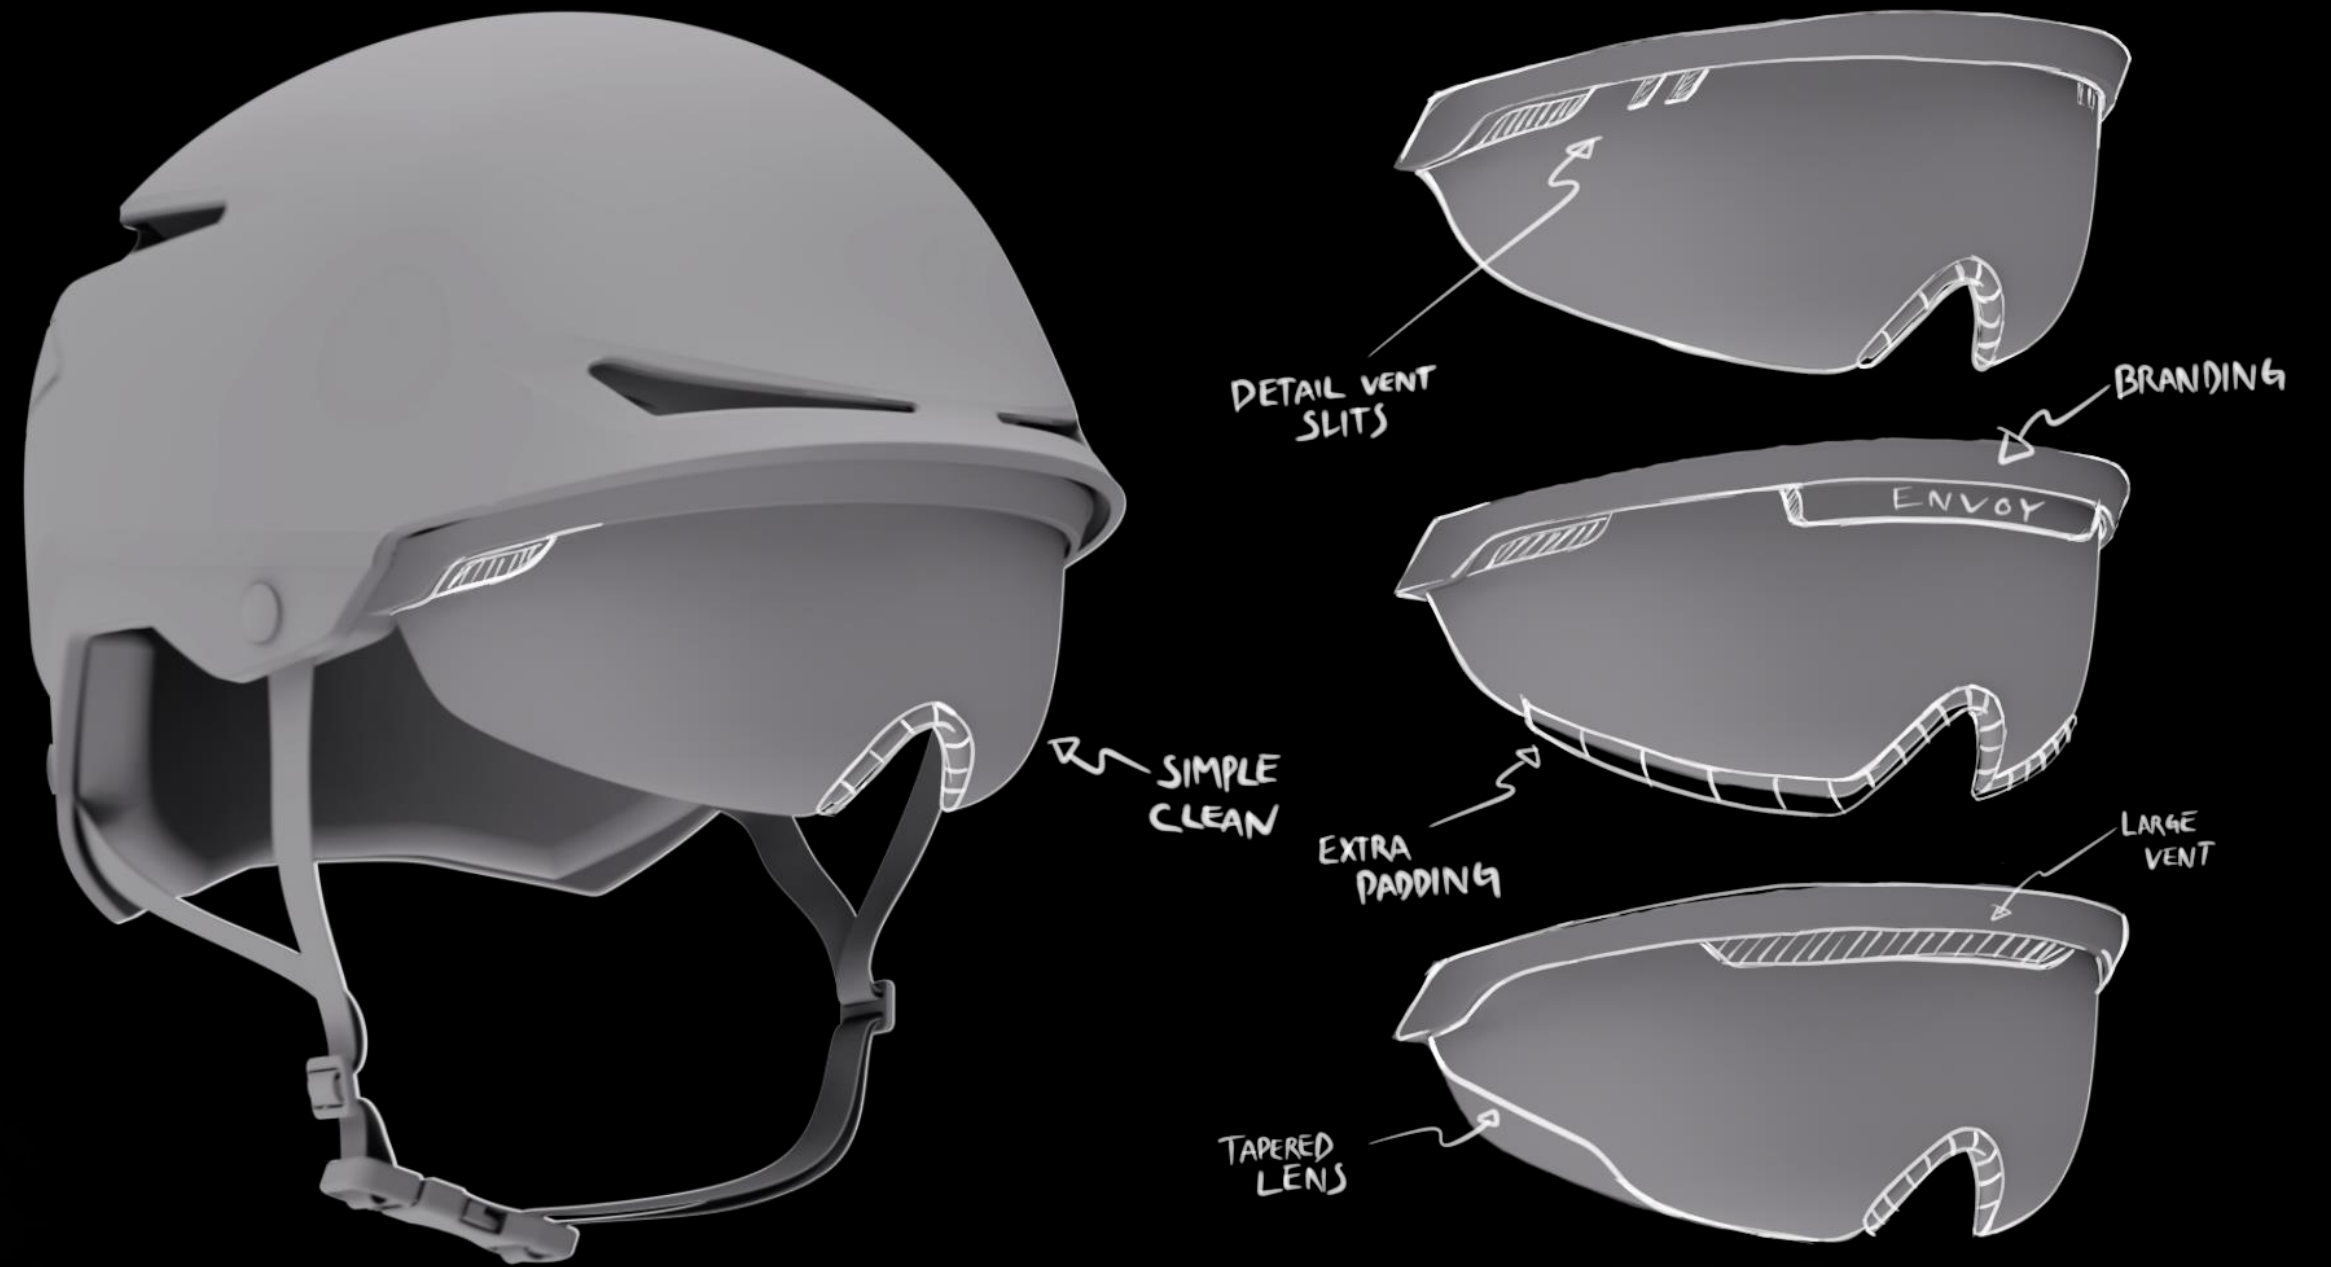

Sketch Refinement