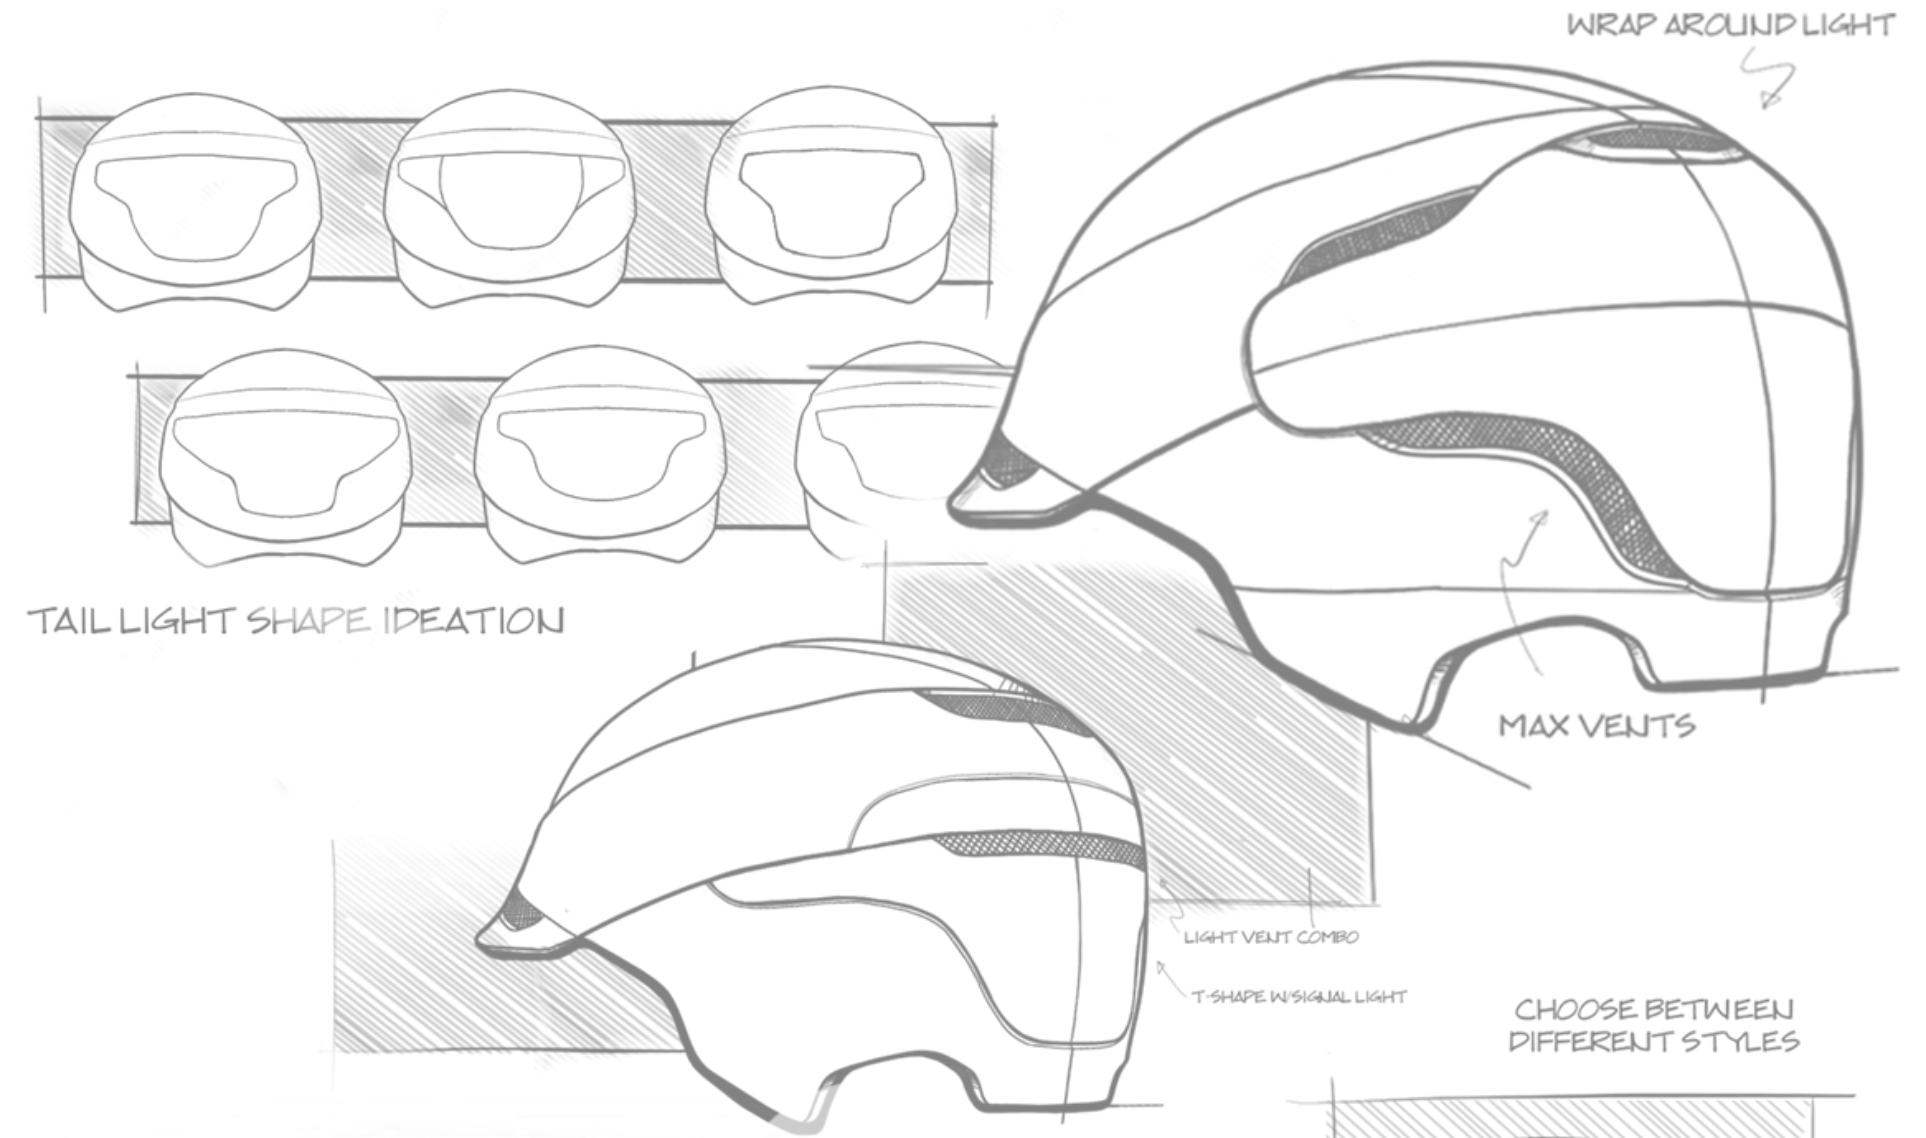

KeyShot

ENVOY

From Sketch to Shelf