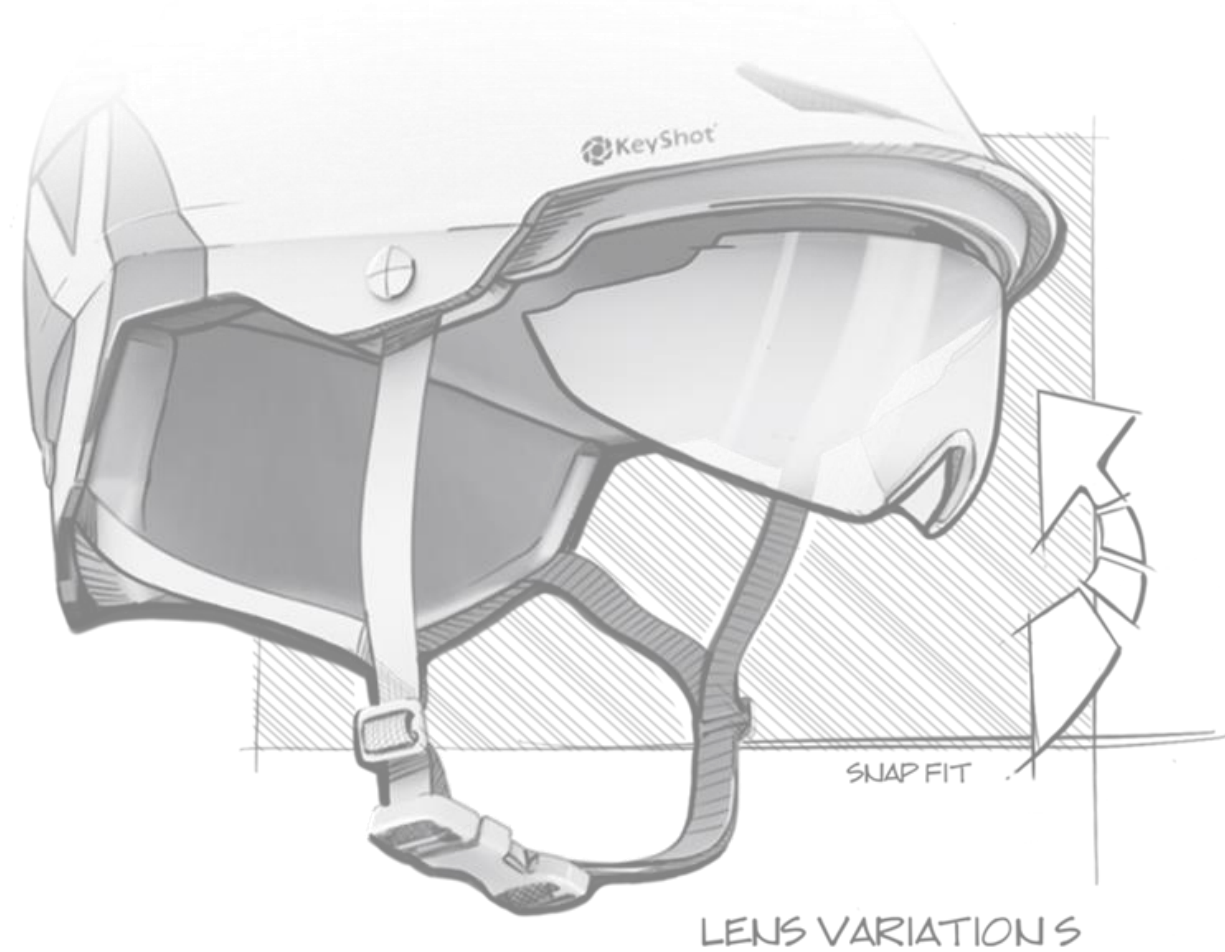

KeyShot

ENVOY

From Sketch to Shelf