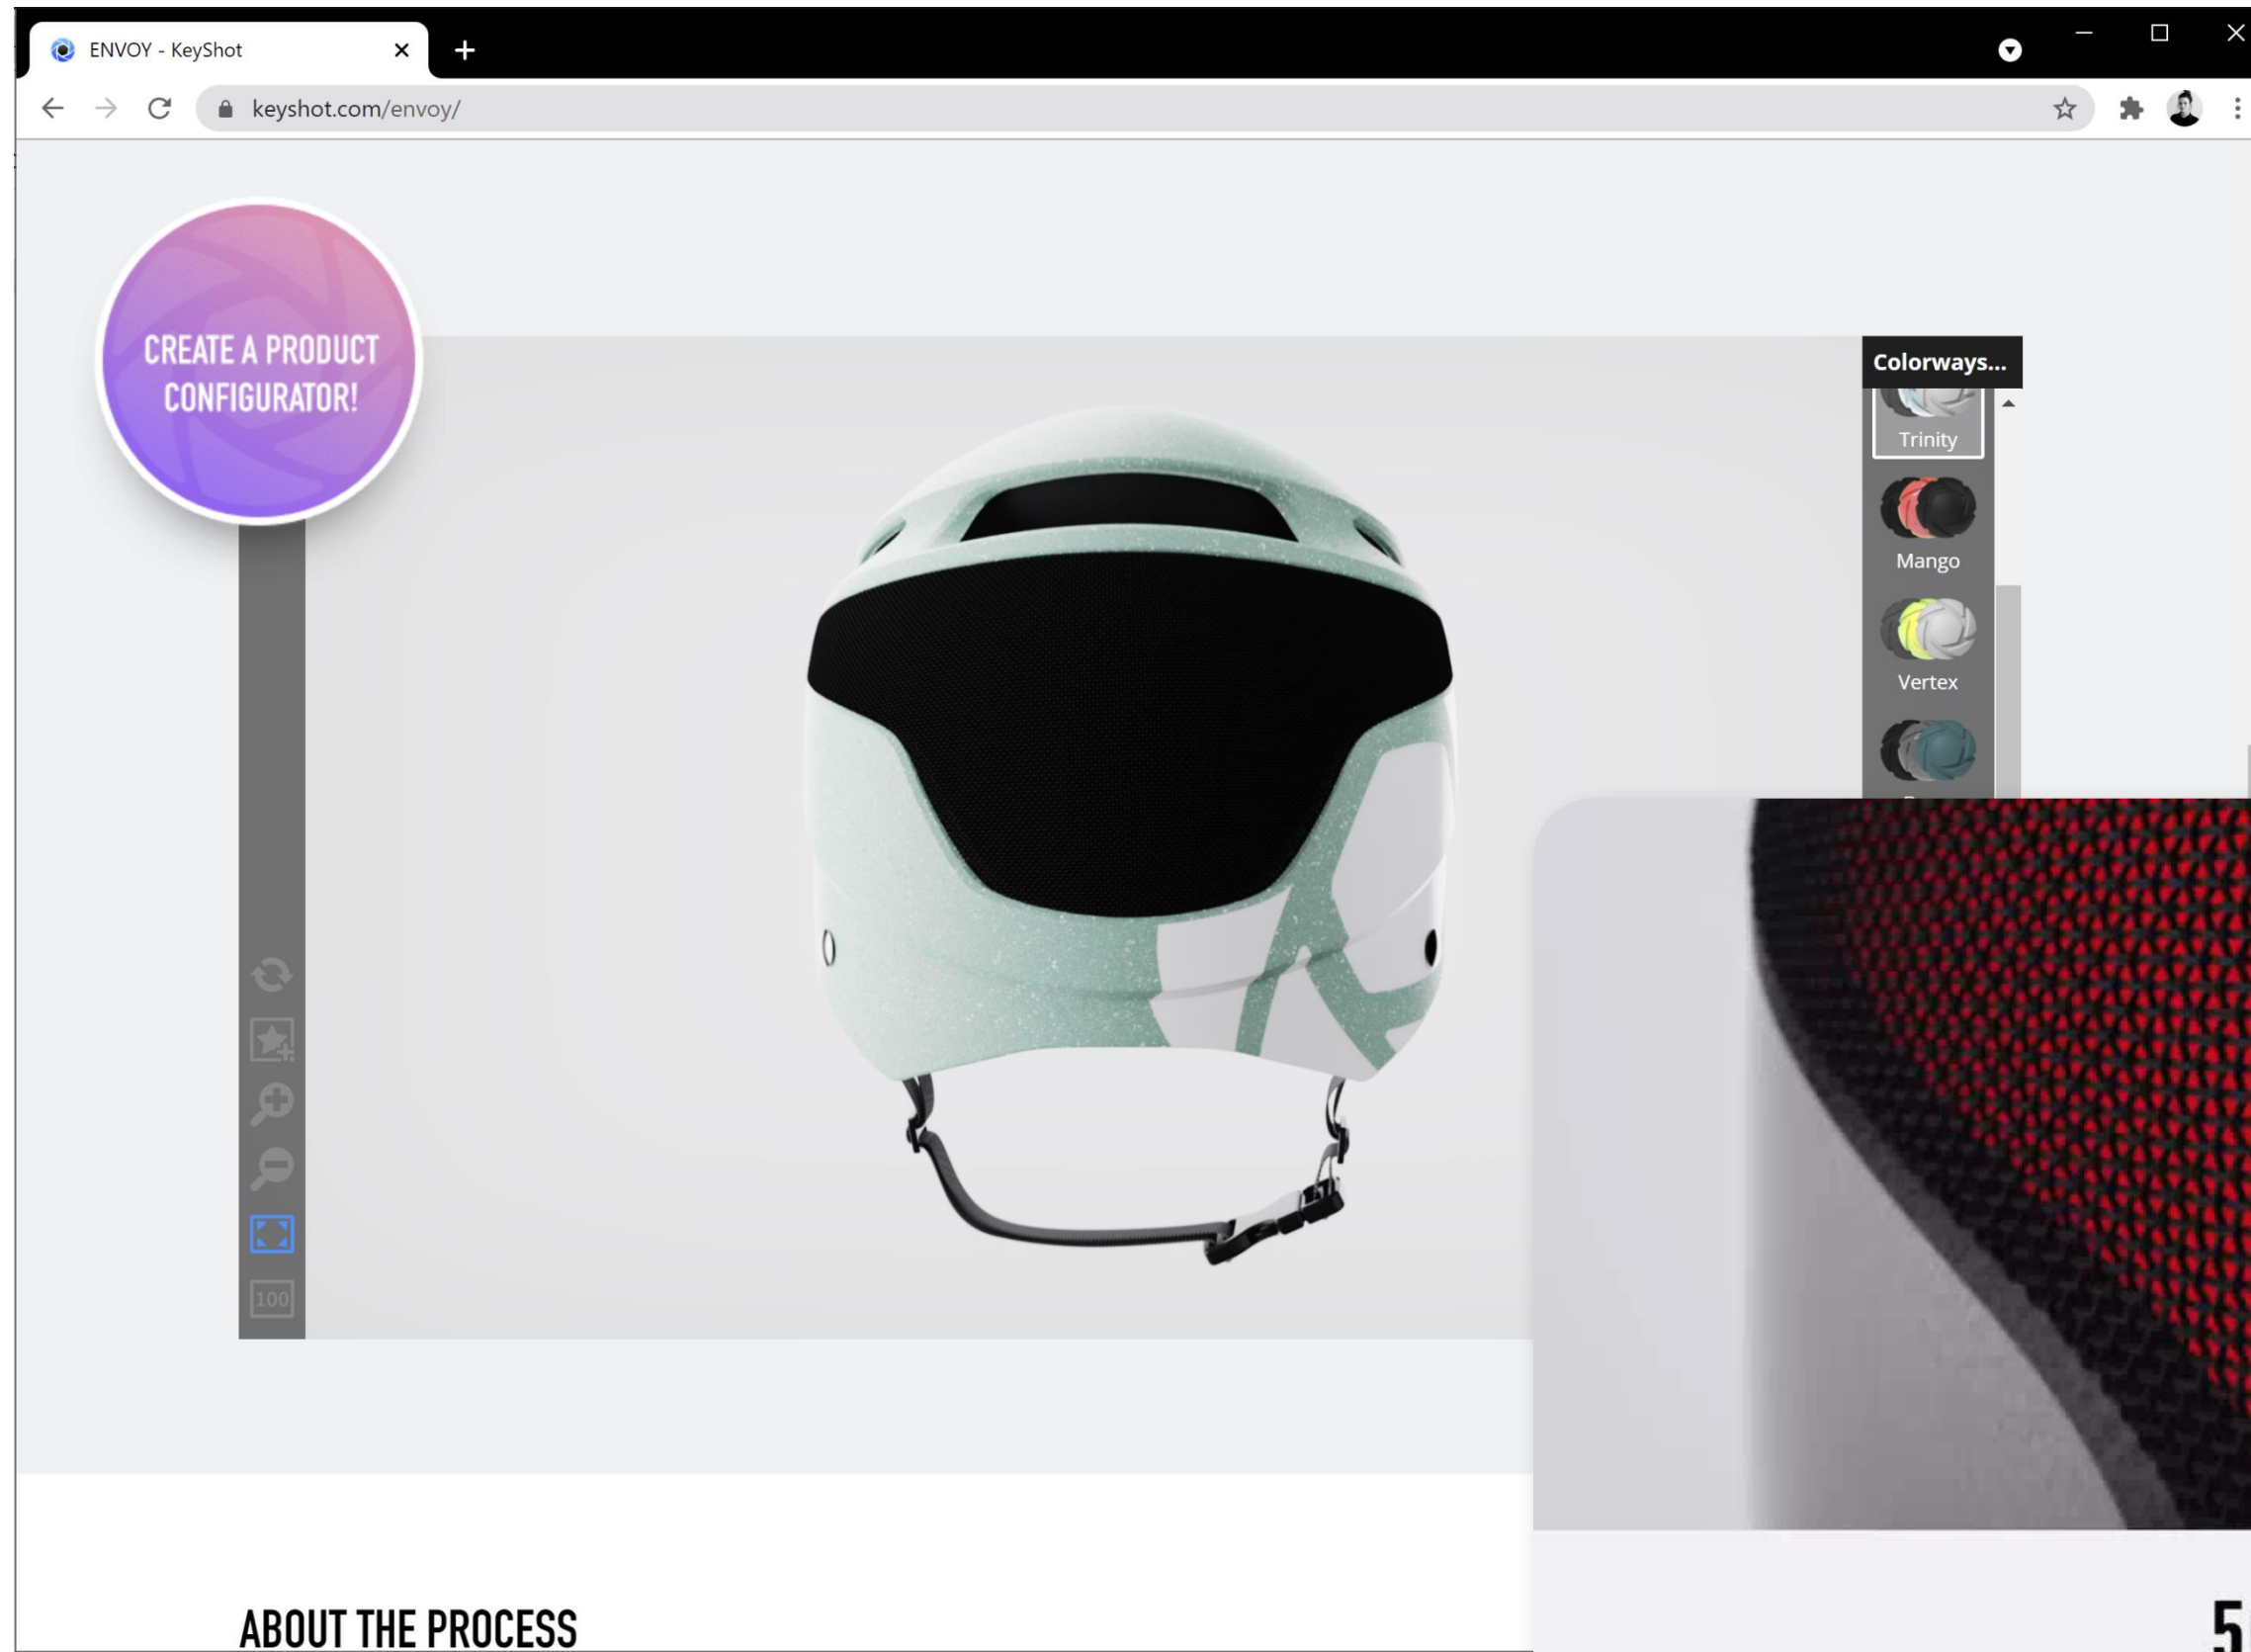

- Turntable
- Spherical
- Tumble
- Custom

KeyShotWeb

KeyShotXR

Touch-enabled, interactive 360 views.

+

Web Configurator

Browser-based product configurators.

[KeyShot.com/web](https://keyshot.com/web)